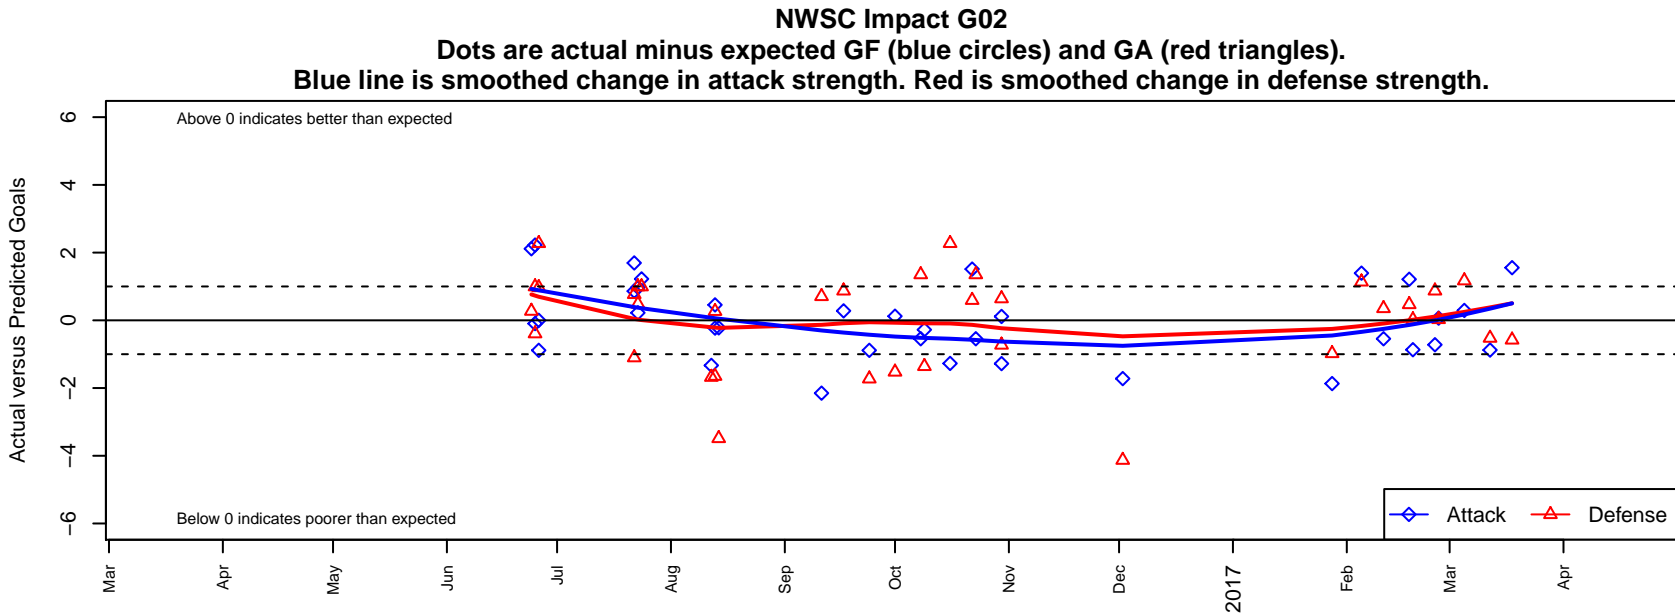

# NWSC Impact G02

Northwest SC  
 Portland, OR  
 G02 total strength=1371  
 attack=7.72 defense=6.8  
 fall league = PTT G02 Div 1  
 spr league = Win OYS G02 Div 1 Red

alt names used:  
 NSC 02G Impact  
 NORTHWEST (NSC) NSC U15G (OR)  
 NSC U15G Impact  
 NORTHWEST (NSC) NSC U15G IMPACT (OR)  
 NSC 02G Impact

**attack and defense variance (black dot)  
relative to other teams  
and top 10 in region**

**attack and defense rating  
relative to others at age  
and all opponents in last 13 months**

**Performance relative to 13 month average**