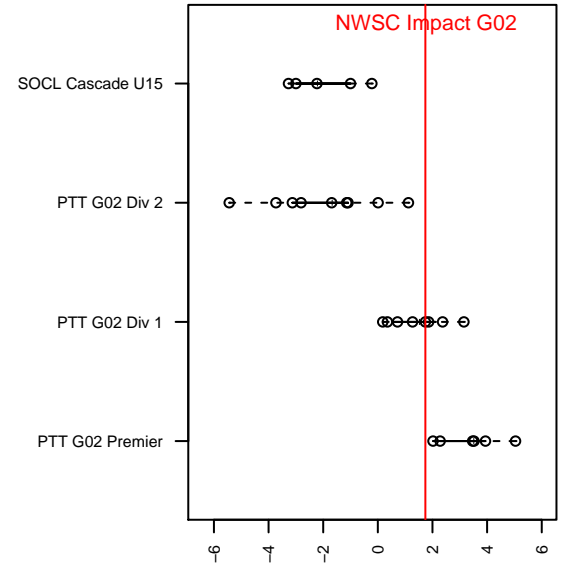

# NWSC Impact G02

Northwest SC  
 Portland, OR  
 G02 total strength=1371  
 attack=7.72 defense=6.8  
 fall league = PTT G02 Div 1  
 spr league = Win OYS G02 Div 1 Red

alt names used:  
 NSC 02G Impact  
 NORTHWEST (NSC) NSC U15G (OR)  
 NSC U15G Impact  
 NORTHWEST (NSC) NSC U15G IMPACT (OR)  
 NSC 02G Impact

Venues played:  
 2016 Clash At the Border Div 2 Gold/Silver U15  
 2016 Oswego Nike Cup Bronze U15  
 2016 Bend Premier Cup Mallory Weber (Silver)  
 2016 PTT G02 Division 1  
 2016 Win OYS G02 Division 1 Red

**attack and defense variance (black dot)  
relative to other teams  
and top 10 in region**

**attack and defense rating  
relative to others at age  
and all opponents in last 13 months**

**Performance relative to 13 month average**