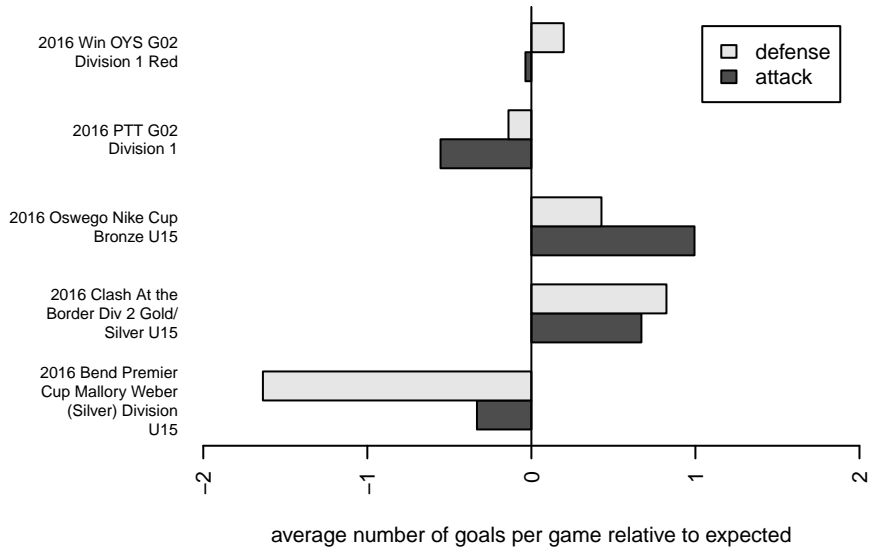

# NWSC Impact G02

Northwest SC  
 Portland, OR  
 G02 total strength=1371  
 attack=7.72 defense=6.8  
 fall league = PTT G02 Div 1  
 spr league = Win OYS G02 Div 1 Red

alt names used:  
 NSC 02G Impact  
 NORTHWEST (NSC) NSC U15G (OR)  
 NSC U15G Impact  
 NORTHWEST (NSC) NSC U15G IMPACT (OR)  
 NSC 02G Impact

Venues played:  
 2016 Clash At the Border Div 2 Gold/Silver U15  
 2016 Oswego Nike Cup Bronze U15  
 2016 Bend Premier Cup Mallory Weber (Silver)  
 2016 PTT G02 Division 1  
 2016 Win OYS G02 Division 1 Red

**attack and defense variance (black dot)  
relative to other teams  
and top 10 in region**

**attack and defense rating  
relative to others at age  
and all opponents in last 13 months**

**Performance relative to 13 month average**