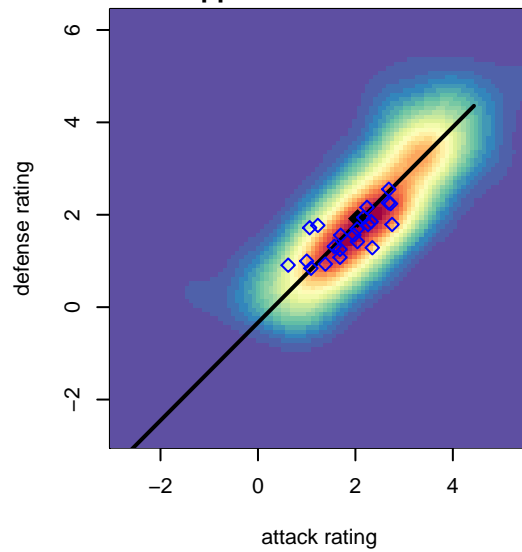

# NWSC Impact G02

Northwest SC  
 Portland, OR  
 G02 total strength=1371  
 attack=7.72 defense=6.8  
 fall league = PTT G02 Div 1  
 spr league = Win OYS G02 Div 1 Red

alt names used:  
 NSC 02G Impact  
 NORTHWEST (NSC) NSC U15G (OR)  
 NSC U15G Impact  
 NORTHWEST (NSC) NSC U15G IMPACT (OR)  
 NSC 02G Impact

**attack and defense variance (black dot)  
relative to other teams  
and top 10 in region**

**attack and defense rating  
relative to others at age  
and all opponents in last 13 months**

**Performance relative to 13 month average**