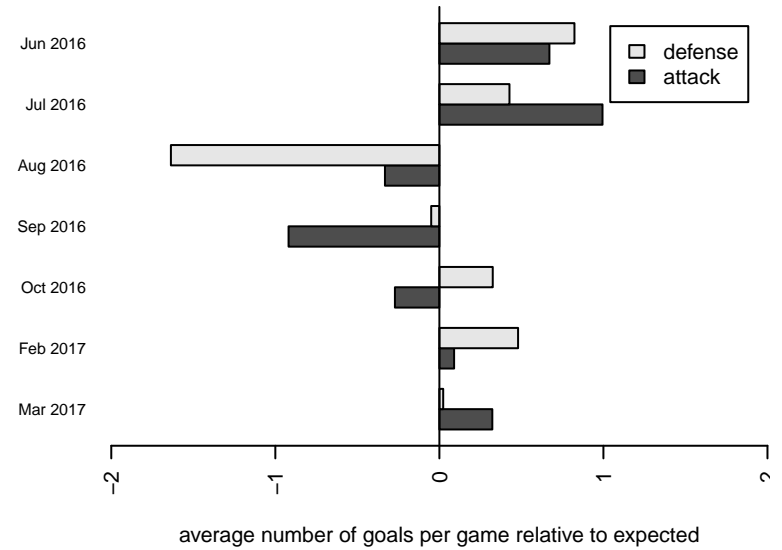

Performance relative to 13 month average